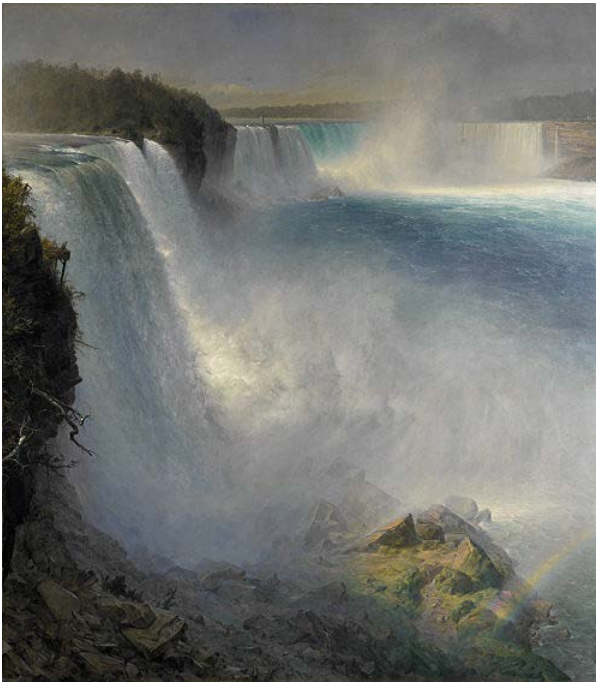

Niagara,

More info:

<http://images.google.com/imgres?imgurl=http://www.theartwolf.com/masterworks/masterworks/1849_church_above_the_clouds.jpg&imgrefurl=http://www.theartwolf.com/masterworks/church.htm&usg=__BKM-PdffsiNEuZbo0S-LIEOMFEI=&h=370&w=538&sz=27&hl=en&start=10&um=1&tbnid=J2nzhrmuzYmhyM:&tbnh=91&tbnw=132&prev=/images%3Fq%3Dfrederick%2Be%2Bchurch%26um%3D1%26hl%3Den%26client%3Dfirefox-a%26rls%3Dorg.mozilla:en-US:official%26sa%3DN>