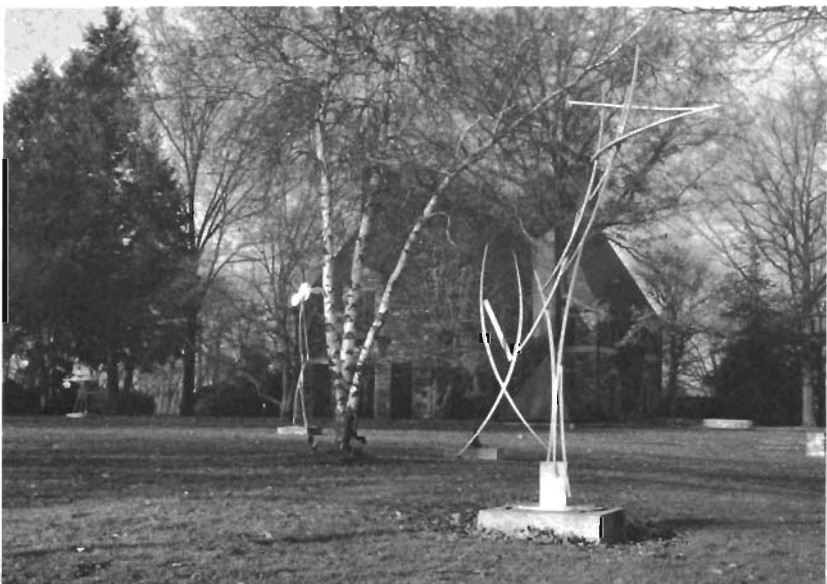

Patricia Beringer

Three sculptures by David Smith: left, Portrait of a Lady Painter, 1957, bronze; center, Three Ovals Soar, 1960, stainless steel; right front, Study in Arcs, 1959, steel painted pink. Storm King Art Center, Mountainville, NY. Gift of the Ralph E. Ogden Foundation.